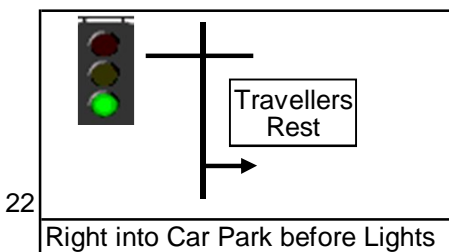

Miles	Km
Cum.	64.50	103.80